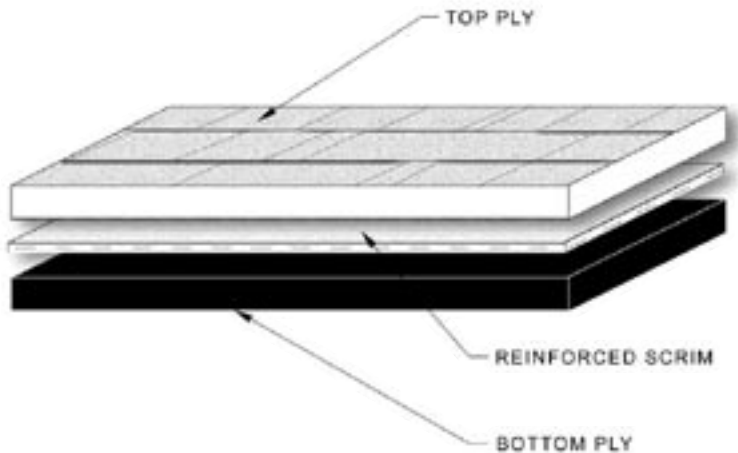

## The Design

This is how the system is designed: Traditions Classic waterproofing system is made from a composite layer of durable PVC membrane. It is a reinforced colored single-ply with a printed architectural styled shingle pattern on top, giving you the shingle look you want but without the problems of wind driven rain, strong winds, or damage from severe UV-rays. The elements that cause the asphalt shingles to fail prematurely do not affect the waterproofing characteristics, or the performance of the Traditions Classic system.

## The Installation

The installation of Traditions Classic is simple, clean, fast and quiet. Most residential installations are completed in just one day. The membrane is mechanically fastened to the roof with screws and plates, allowing for the highest level of protection against strong coastal winds. Then the seams are hot air welded making a one-piece blanket of protection over your entire roof. All of the flashings are pre-manufactured to make your roof look good and to minimize installer error around difficult details.